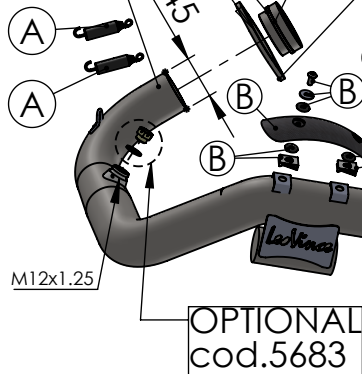

WARNING
DO NOT USE ORIGINAL
GRAPHITE BUSHING

Carbon end cup set
cod.3014000701R

S.s end cup set
cod.307242711R

Muffler kit
Cod.3014364482R

Outer sleeve
replacement kit
cod.3014364010R

Header pipe kit
cod. 3014364202R

S.s bushing
cod.206424R

S.s flange
cod.206423R

CATALYTIC
CONVERTER

Manifold kit
cod. 3014364206R

Short helical
spring tensile
cod. 303949001R

E13 92 R - 01 10444
or
E13 92 R - 02 10444

Muffler repack kit
cod.414205R

Belts and rivets kit
Cod.0814324003R

ART. 14364EK - SPARE PARTS

KTM 690 ENDURO R / 690 SMC R 690

GAS GAS ES 700 / GAS GAS SM 700 (Also fits 35kW version)

(A) FITTING KIT cod.3014364601R

(B) CARBON COVER cod.308213001R